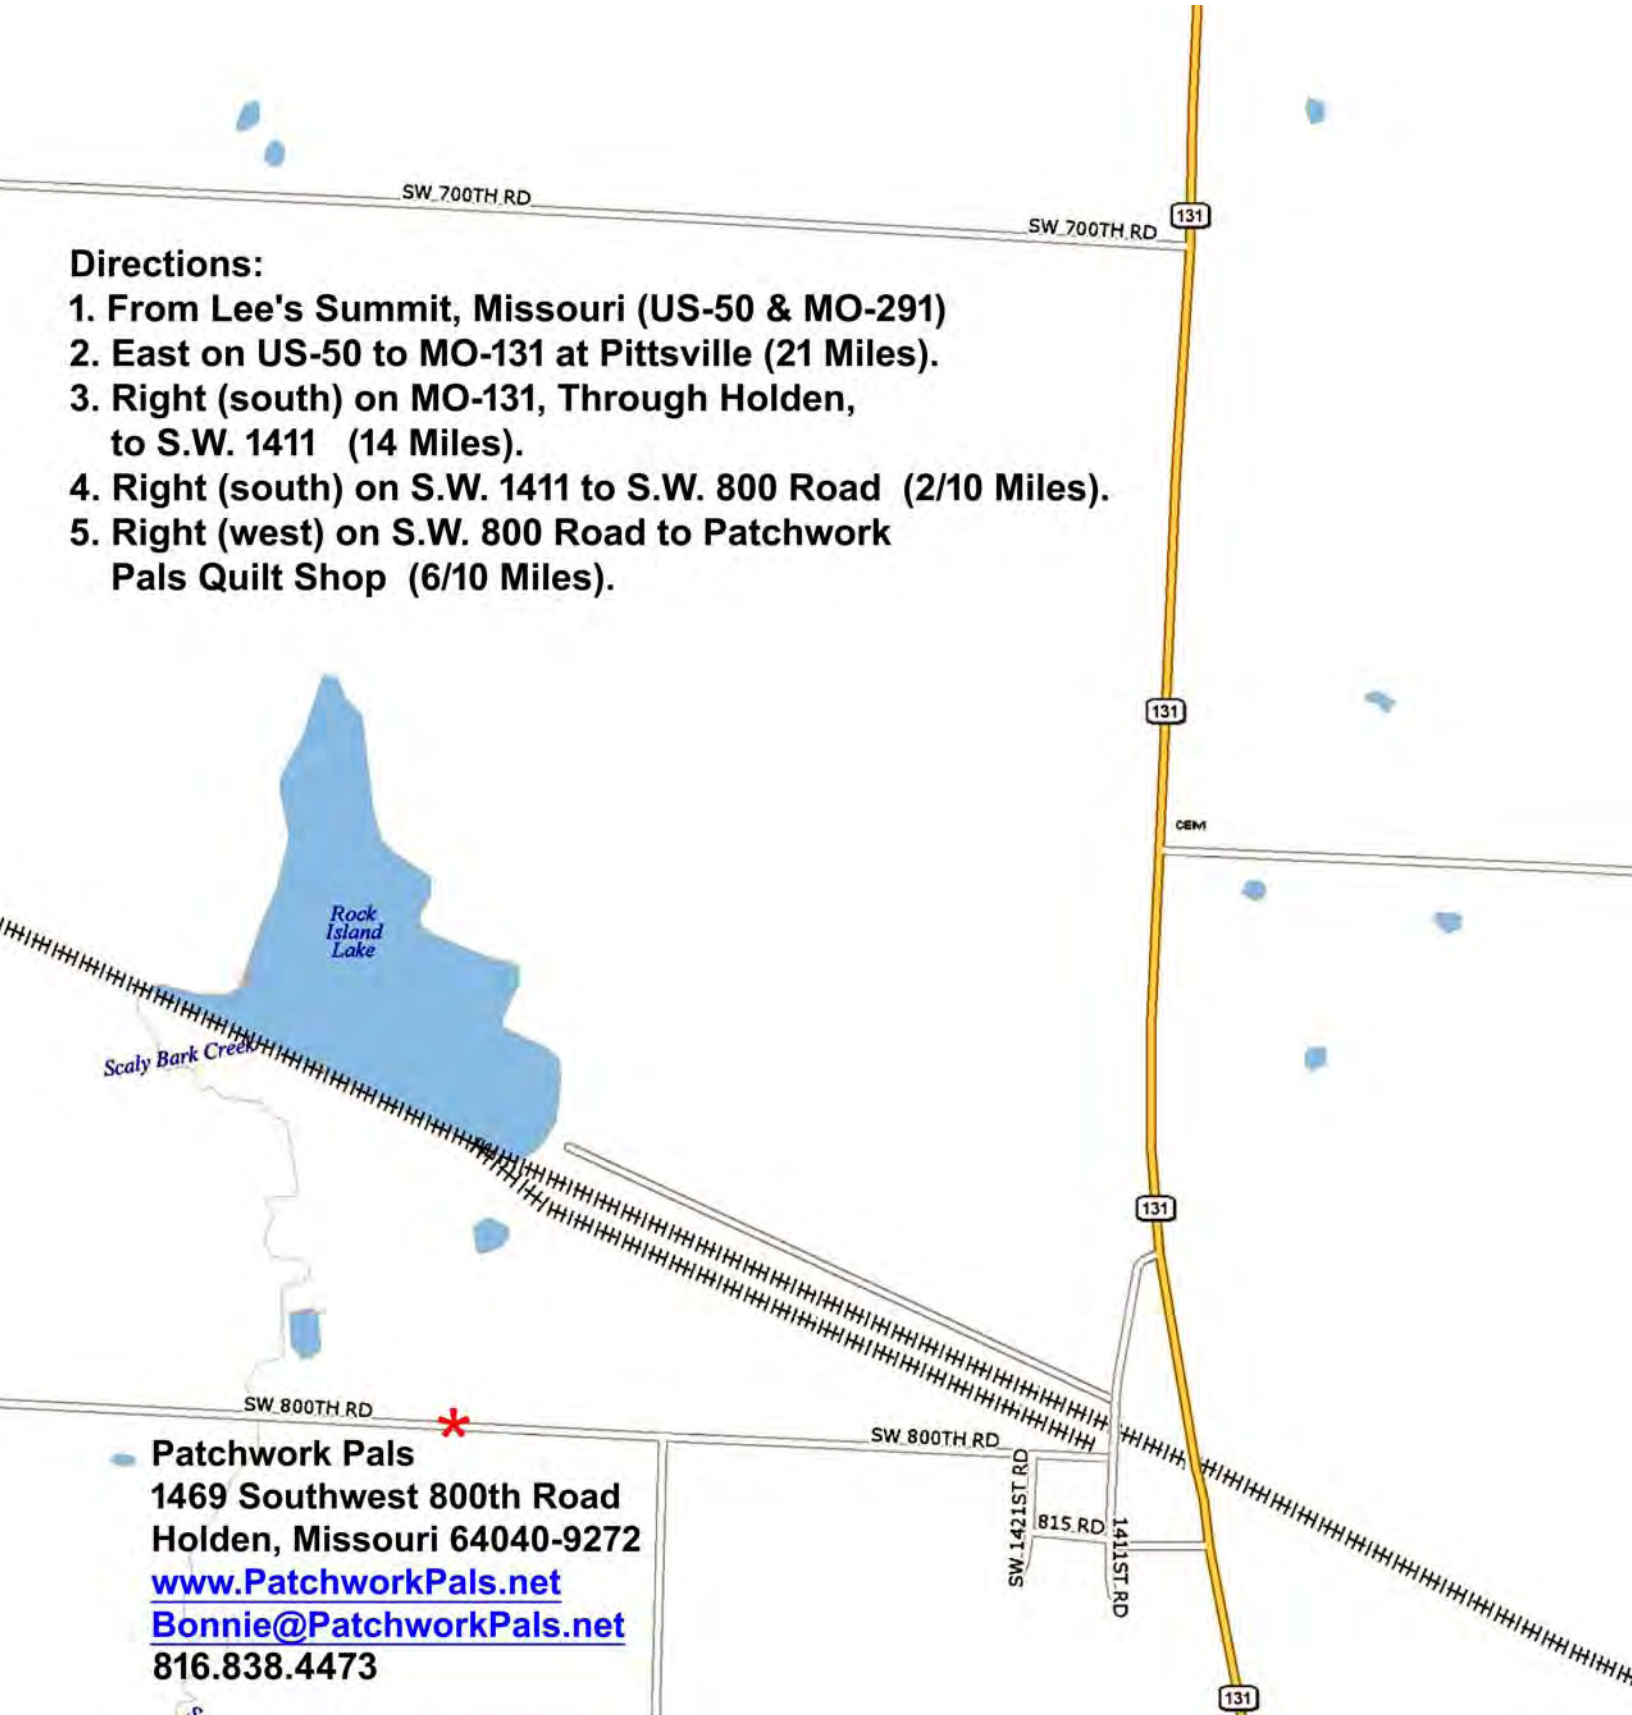

**Directions:**

1. From Lee's Summit, Missouri (US-50 & MO-291)
2. East on US-50 to MO-131 at Pittsville (21 Miles).
3. Right (south) on MO-131, Through Holden, to S.W. 1411 (14 Miles).
4. Right (south) on S.W. 1411 to S.W. 800 Road (2/10 Miles).
5. Right (west) on S.W. 800 Road to Patchwork Pals Quilt Shop (6/10 Miles).